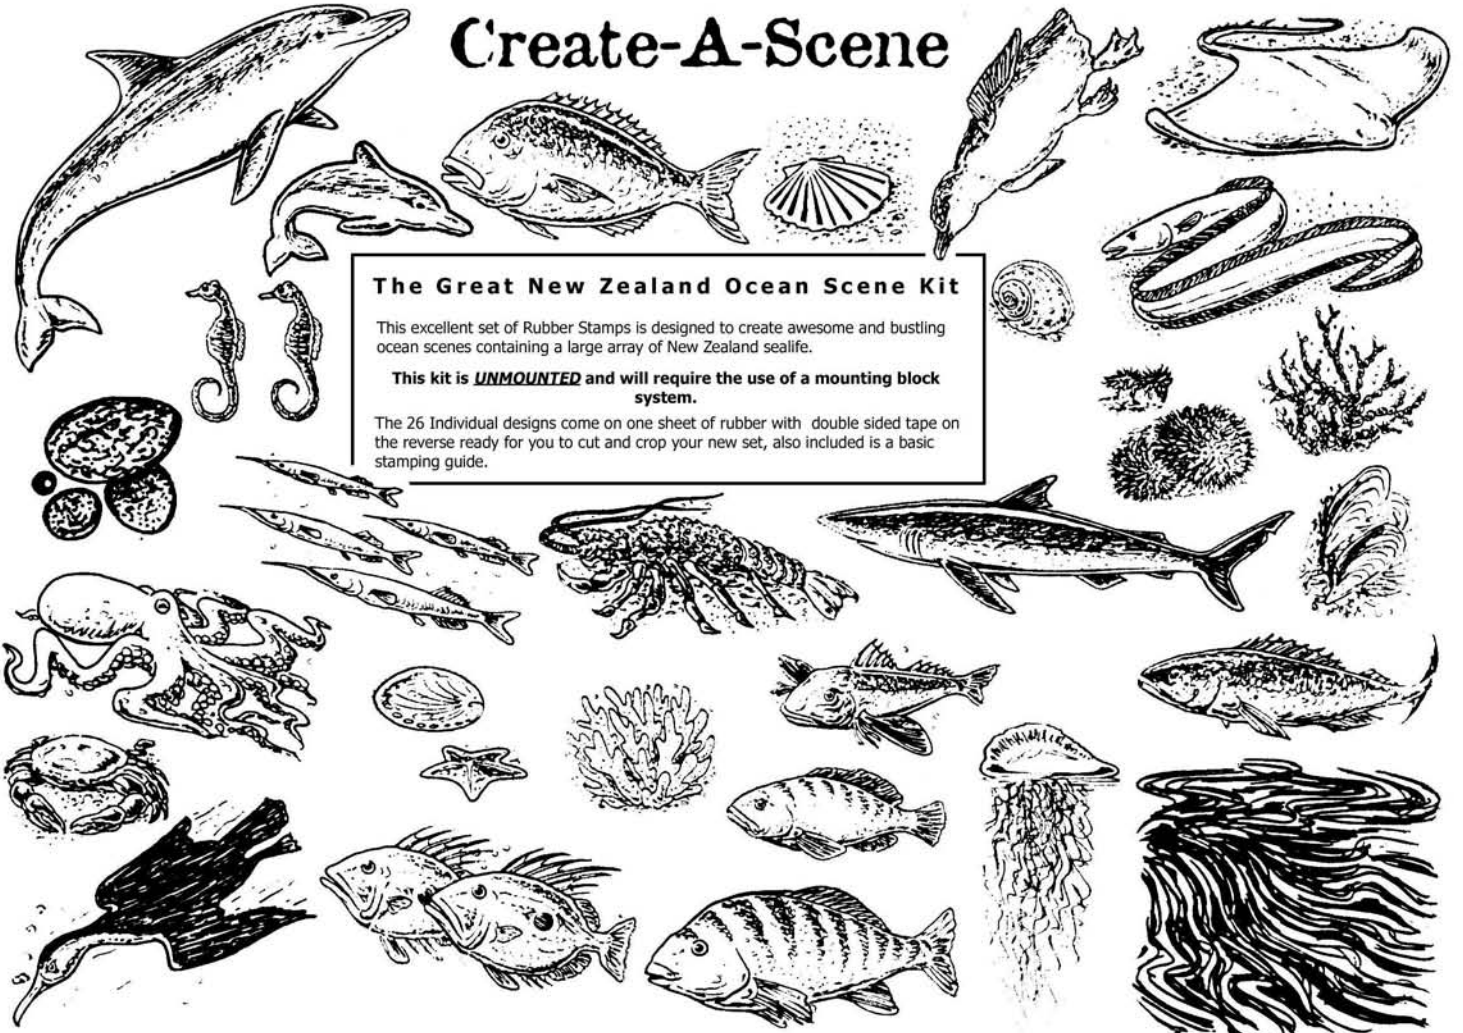

E518S School of Fish

F128F Fish Bubbles

Create-A-Scene

The Great New Zealand Ocean Scene Kit

This excellent set of Rubber Stamps is designed to create awesome and bustling ocean scenes containing a large array of New Zealand sealife.